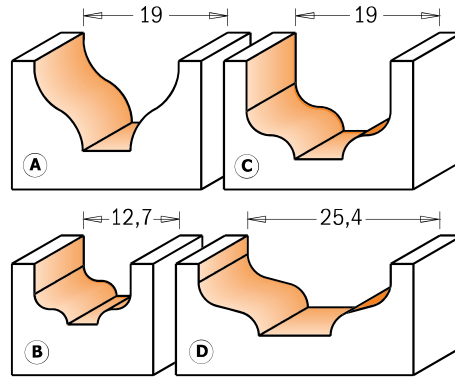

Decorative Beading Bits

7/8/965

This new CMT bit produces a classic single or double-edged bead. Ideal for creating a marked decorative effect on panel, door and drawer work.

Drawing is 1:1 scale

Drawing is 1:1 scale

D mm	d mm	R mm	I mm	L mm	PROFILE		ORDER NO. S=Ø6mm	ORDER NO. S=Ø6,35mm	ORDER NO. S=Ø8mm	ORDER NO. S=Ø12mm	ORDER NO. S=Ø12,7mm
19	6,35	6,4	11	50,8	A	10	765.001.11	865.001.11	965.001.11	965.501.11	865.501.11
12,7	4	2	8	51	B	10		865.002.11	965.002.11		
19	6,35	3,2	13	68	C	10				965.503.11	865.503.11
25,4	9,5	3,2	9,5	49	D	10				965.504.11	865.504.11
10	1,3	5	10	50	E	10	765.402.11	865.402.11	965.402.11		

Classical Bead Bits

7/8/965B

This bit equipped with a bearing fixed on the shank gives you even more decorative possibilities such as inlays and groove work on furniture panels, vitrines, and drawer fronts. A wide flat bottom cut and positioning just above the wood surface, lets you see the results immediately.

Drawing is 1:1 scale

D mm	R mm	I mm	L mm	PROFILE		ORDER NO S=Ø6mm	ORDER NO S=Ø6,35mm	ORDER NO S=Ø8mm	ORDER NO S=Ø12mm	ORDER NO S=Ø12,7mm	Spare parts		
19	3,2	12,3	54	A	10	765.201.11B							
19	3,2	12,3	54	A	10		865.201.11B				791.007.00	541.003.00	991.056.00
28,6	4	14,3	58,8	B	10			965.202.11B			791.004.00	541.001.00	991.056.00
28,6	4	14,3	58,8	B	10				965.702.11B		791.027.00	541.002.00	991.056.00
28,6	4	14,3	58,8	B	10					865.702.11B	791.027.00	541.005.00	991.056.00
19	3,2	12,3	54	C	10	765.301.11B					791.027.00	541.002.00	991.056.00
19	3,2	12,3	54	C	10		865.301.11B				791.007.00	541.003.00	991.056.00
28,6	4	13,3	58	D	10			965.302.11B		865.802.11B	791.004.00	541.001.00	991.056.00
28,6	4	13,3	58	D	10				965.802.11B		791.027.00	541.002.00	991.056.00
34,9	4,76 - 6,35	18,5	66,1	E	10			965.303.11B			791.027.00	541.005.00	991.056.00
34,9	4,76 - 6,35	18,5	66,1	E	10				865.803.11B		791.031.00	541.004.00	991.056.00
											791.029.00	541.002.00	991.056.00