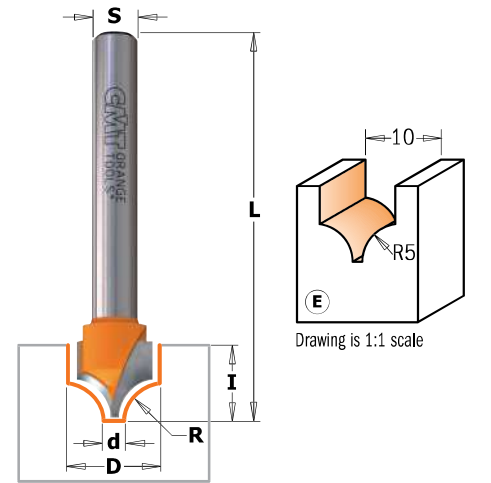

Decorative Beading Bits

7/8/965

This new CMT bit produces a classic single or double-edged bead. Ideal for creating a marked decorative effect on panel, door and drawer work.

Drawing is 1:1 scale

Drawing is 1:1 scale

D mm	d mm	R mm	I mm	L mm	PROFILE		ORDER NO. S=Ø6mm	ORDER NO. S=Ø6,35mm	ORDER NO. S=Ø8mm	ORDER NO. S=Ø12mm	ORDER NO. S=Ø12,7mm
19	6,35	6,4	11	50,8	A	10	765.001.11	865.001.11	965.001.11	965.501.11	865.501.11
12,7	4	2	8	51	B	10		865.002.11	965.002.11		
19	6,35	3,2	13	68	C	10				965.503.11	865.503.11
25,4	9,5	3,2	9,5	49	D	10				965.504.11	865.504.11
10	1,3	5	10	50	E	10	765.402.11	865.402.11	965.402.11		

Classical Bead Bits

7/8/965B

This bit equipped with a bearing fixed on the shank gives you even more decorative possibilities such as inlays and groove work on furniture panels, vitrines, and drawer fronts. A wide flat bottom cut and positioning just above the wood surface, lets you see the results immediately.

Drawing is 1:1 scale

D mm	R mm	I mm	L mm	PROFILE		ORDER NO S=Ø6mm	ORDER NO S=Ø6,35mm	ORDER NO S=Ø8mm	ORDER NO S=Ø12mm	ORDER NO S=Ø12,7mm	Spare parts		
19	3,2	12,3	54	A	10	765.201.11B							
19	3,2	12,3	54	A	10		865.201.11B				791.007.00	541.003.00	991.056.00
28,6	4	14,3	58,8	B	10			965.202.11B			791.004.00	541.001.00	991.056.00
28,6	4	14,3	58,8	B	10				965.702.11B		791.027.00	541.002.00	991.056.00
28,6	4	14,3	58,8	B	10					865.702.11B	791.027.00	541.005.00	991.056.00
19	3,2	12,3	54	C	10	765.301.11B					791.027.00	541.002.00	991.056.00
19	3,2	12,3	54	C	10		865.301.11B				791.007.00	541.003.00	991.056.00
28,6	4	13,3	58	D	10			965.302.11B		865.802.11B	791.004.00	541.001.00	991.056.00
28,6	4	13,3	58	D	10				965.802.11B		791.027.00	541.002.00	991.056.00
34,9	4,76 - 6,35	18,5	66,1	E	10			965.303.11B			791.027.00	541.005.00	991.056.00
34,9	4,76 - 6,35	18,5	66,1	E	10				865.803.11B		791.031.00	541.004.00	991.056.00
											791.029.00	541.002.00	991.056.00